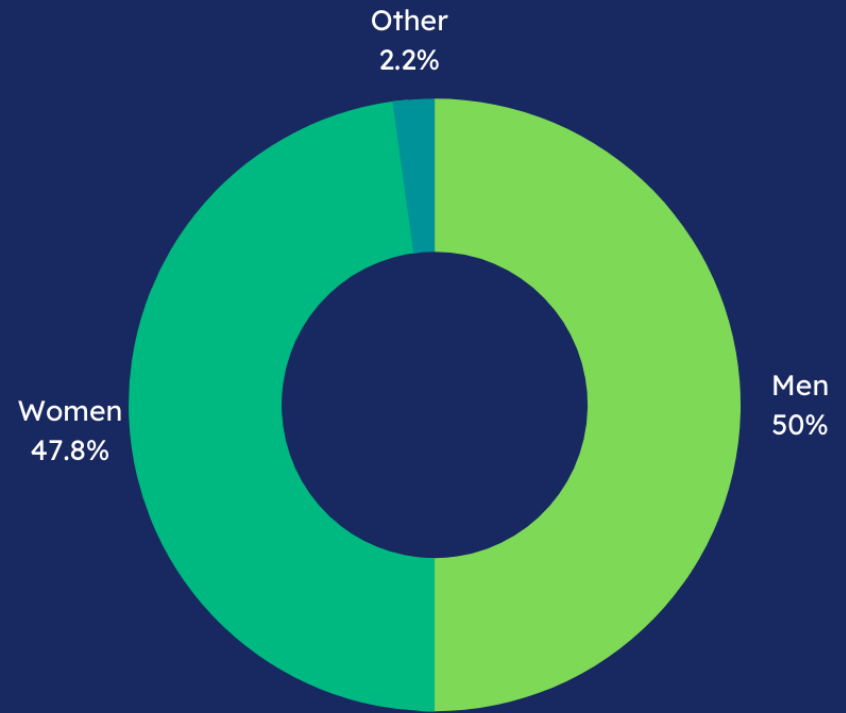

**FROM A VARIETY OF
STUDY PROGRAMMES**

**WELL-TRAINED
AND EXPERIENCED**

ESU'S QUALITY ASSURANCE
STUDENT EXPERTS POOL